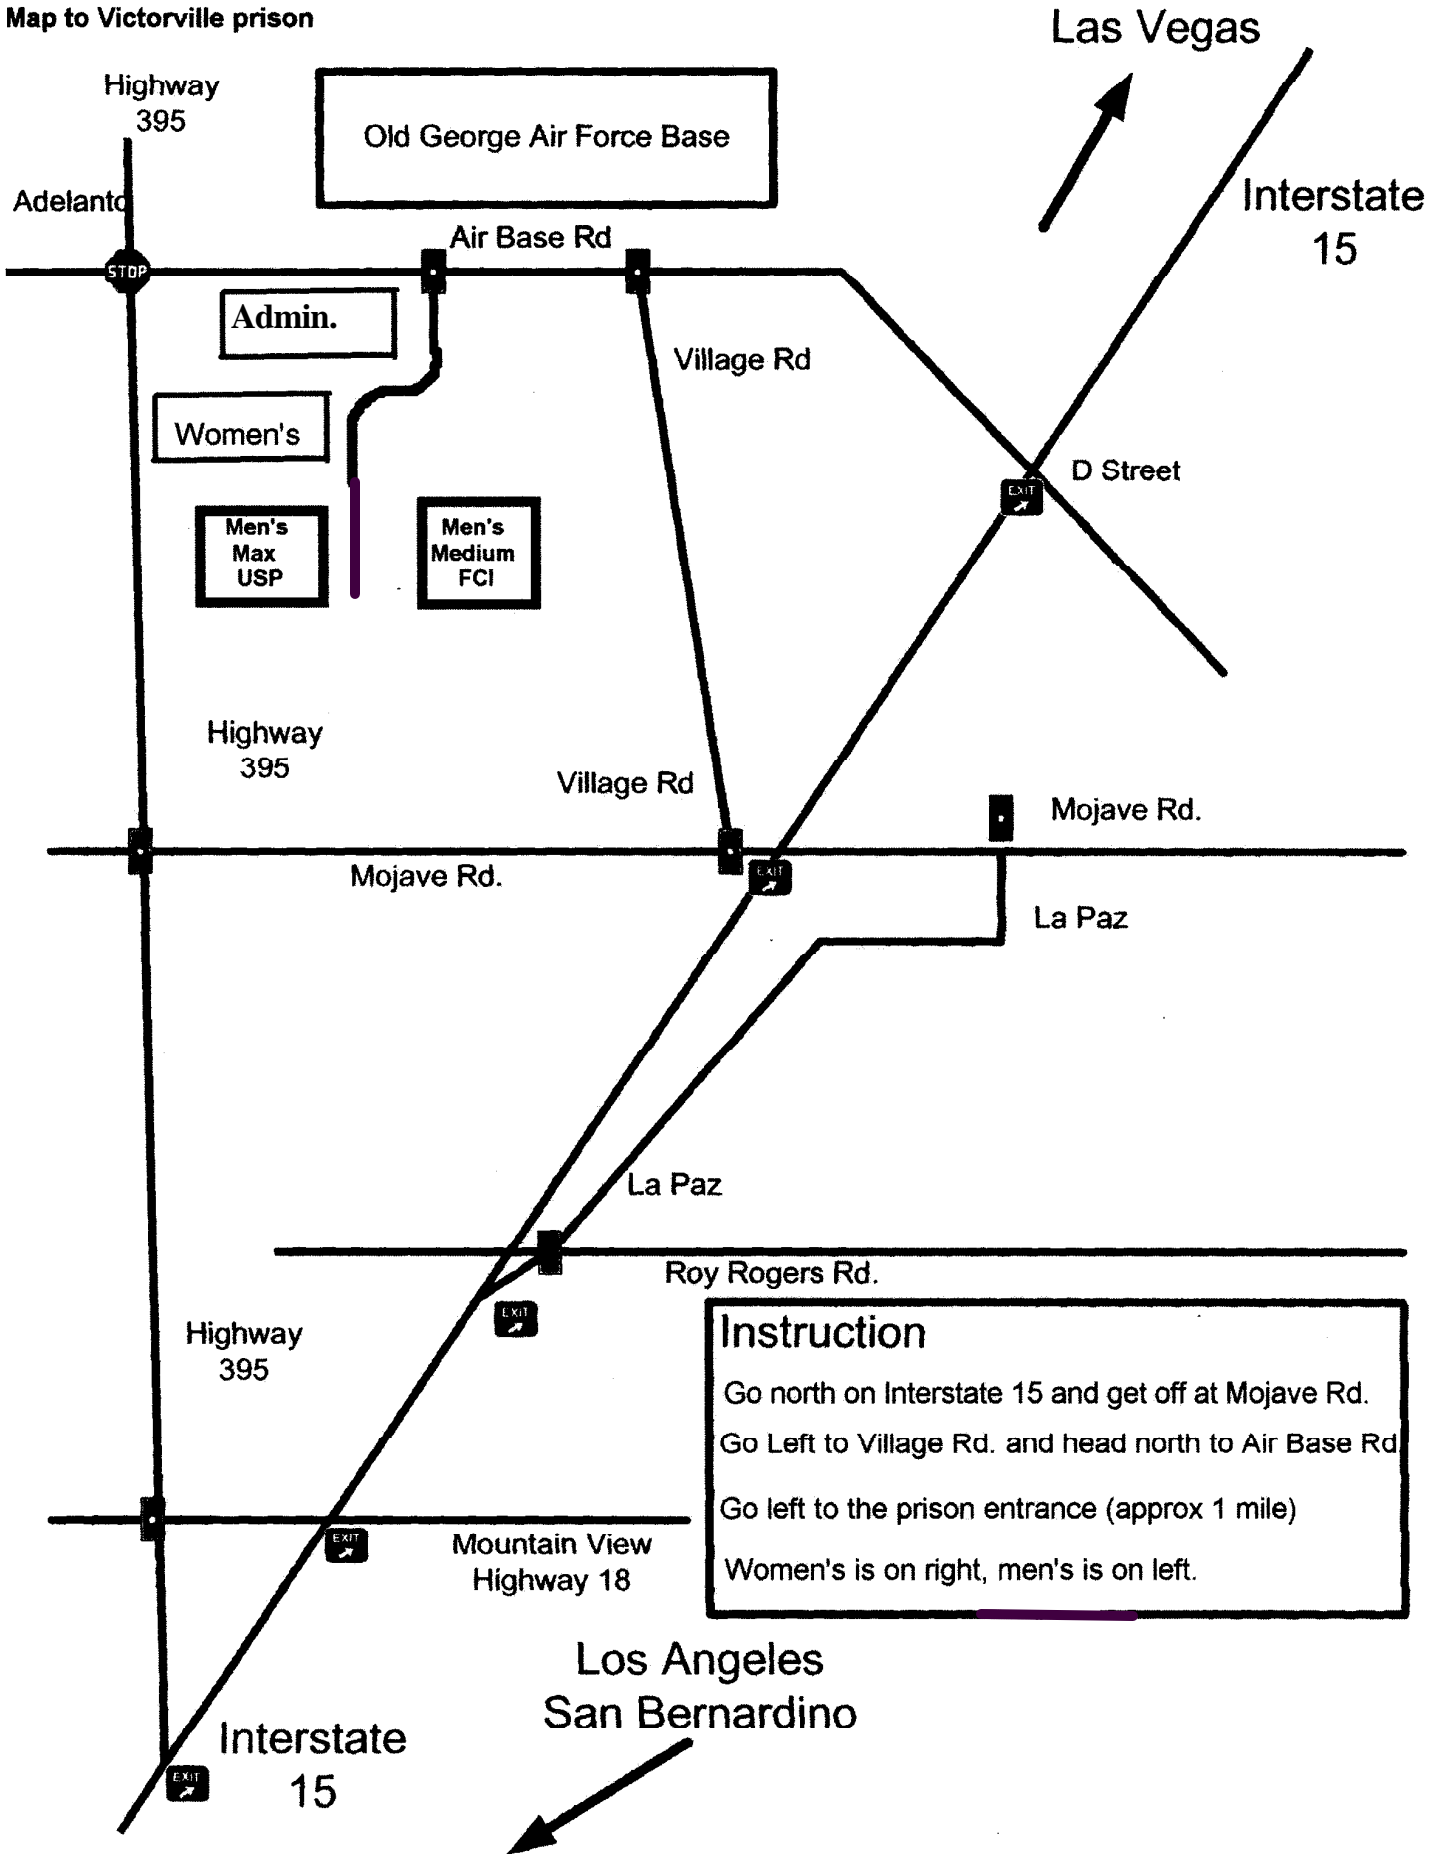

Map to Victorville prison

Instruction

- Go north on Interstate 15 and get off at Mojave Rd.
- Go Left to Village Rd. and head north to Air Base Rd
- Go left to the prison entrance (approx 1 mile)
- Women's is on right, men's is on left.